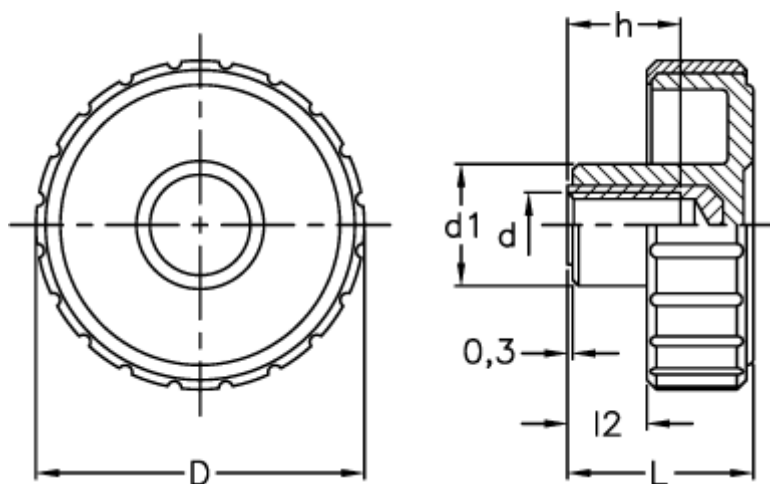

Data Sheet

Article number: 2302134421

Description: E+G grip knobs
MBT.55 B-M8-SOFT

Measures

D	= 54
d1	= 20
d 6H	= M8
h	= 20
L	= 30
l2	= 12.5